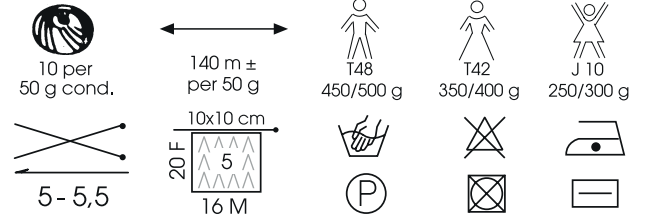

LIEVE

90% Kid Mohair
10% Microfibr PA
Microfiber PA

MONDIAL
QUALITY SINCE 1946

100

426

74

429

608